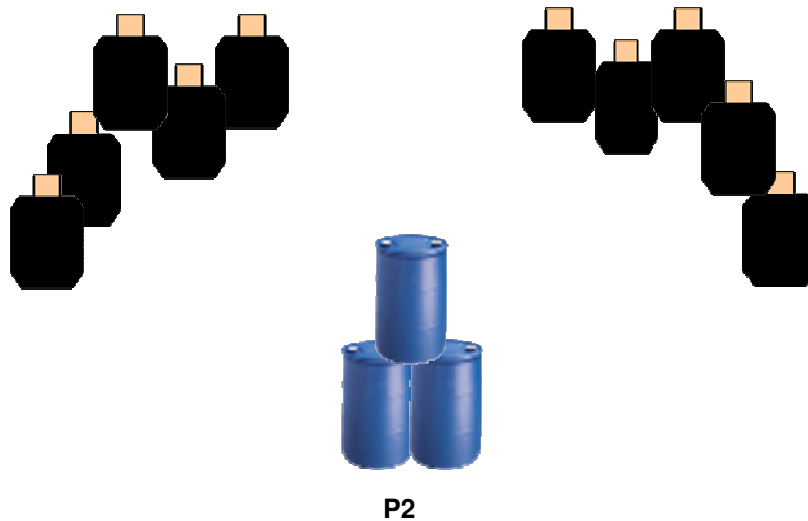

**Muzzle Safe Points:** Floating 180 degree rule

**Scoring:** Unlimited

**Scored Hits:** 13

**Start Position:** Standing at P1 (straddling PVC pipe), IDPA weapon loaded to division capacity, holstered, and concealed.

**Stop On:** Last Shot

**SO Notes:** Bay 4 Targets: 13 IDPA

P1