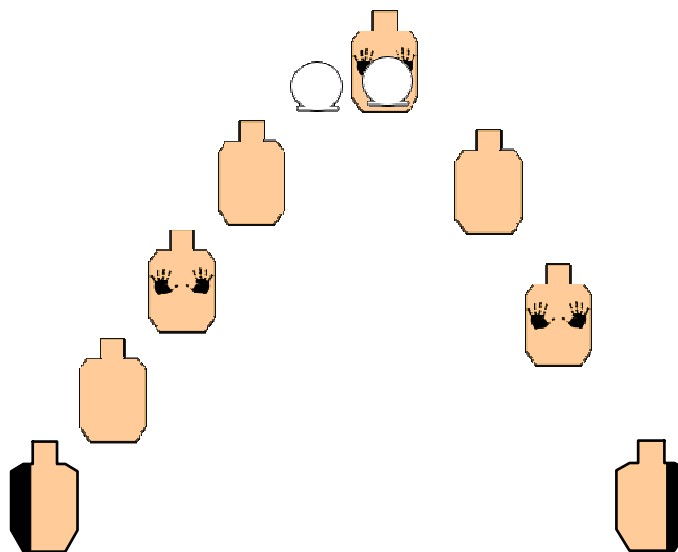

Little River Sportsman's Association IDPA

Stage 5 – Cornered by Bad Guys

Stage Designer: George

Scenario: A hostile crowd has cornered you and are using headlights to pinpoint you in an alley.
Procedure: At the signal, draw and engage the two steel targets (simulated headlights) before engaging the remaining threats with at least 2 rounds each in tactical priority from cover.
Muzzle Safe Points: Floating 180 degree rule
Scoring: Unlimited
Scored Hits: 12
Start Position: Standing behind the barrels, IDPA weapon loaded to division capacity and holstered.
Stop On: Last Shot
SO Notes: Bay 3B Targets: 2 Steel, 5 IDPA, 3 Non-threat

P1