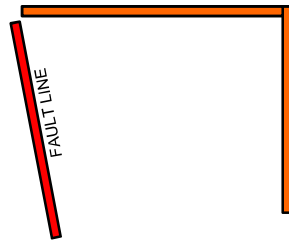

Little River Sportsman's Association IDPA

Stage 6 – Hallway Hell

Stage Designer: Lee Ovaert

Scenario: Walking down the hallway when all hell breaks out. Take them down.
Start Position: Seated/Standing at P1 (straddling PVC pipe),
Firearm Condition: IDPA pistol loaded to division capacity, holstered, and concealed. PCC shouldered at low ready (45 degrees down), safety on, finger outside the trigger guard.
Procedure: At the signal, engage all targets using available cover with at least 2 rounds each.
Identify points of cover (PoC) and fault lines: Refer to diagram below and identified in the walkthrough.
Muzzle Safe Points: Floating 180 degree rule
Scored Hits: 16 Scoring: Unlimited
SO Notes: Bay 10 Targets: 8 IDPA, 1 Non-threat

PIPE
PVC