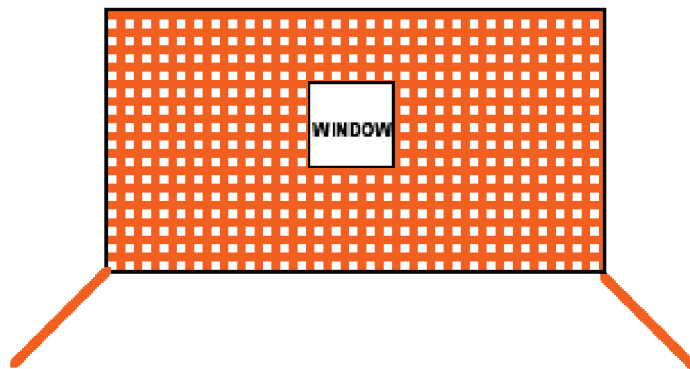

Stage 3-Ticket booth

RULES: IDPA Rules

Created By: chris young

START POSITION:

standing at P1 (straddling PVC pipe) IDPA pistol loaded to division capacity, holstered, and concealed. PCC shouldered at low ready (45 degrees down), safety on, finger outside the trigger guard

SCENARIO:

You're working the ticket booth when thugs attack demanding free tickets

PROCEDURE:

At the start signal engage all targets with at least two rounds each.

SCORING: Unlimited

ROUND COUNT: 14

TARGETS: 07

DISTANCE: 10 yards 15 yards

SCORED HITS: 14

PENALTIES: Per idpa rulebook

CONCEALMENT: Yes

NOTES:

P1